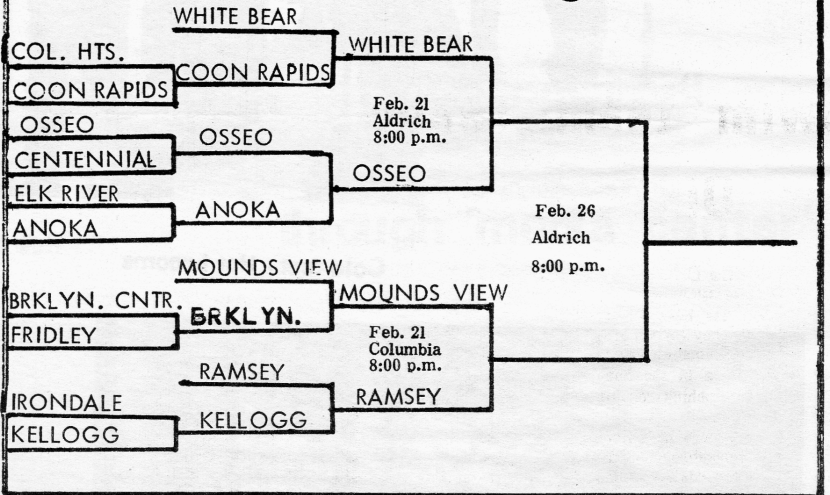

Region Two

YOUR KIND OF PLACE
by John Faulkner
McDonald's

McDonald's TASTY HAMBURGERS ARE MADE FROM U.S. GOVERNMENT INSPECTED MEAT - SO MUCH GROUND CHUCK - SO MUCH OTHER CHOICE CUTS OF BEEF

DID I TELL YOU ABOUT THEIR BUNS? - THEIR PERFECT CONCAVE SHAPE AND SYMMETRY - OR THEIR PRECISE MEASUREMENT OF CATSUP, MUSTARD....
FORGET IT!

KIDS KNOW A LOT MORE THAN WE DID IN OUR DAY. WE'RE PRE-SPUTNIK

McDonald's is your kind of place.
©McDonald's Corp. 1968
CROSS FROM HAR MAR MALL