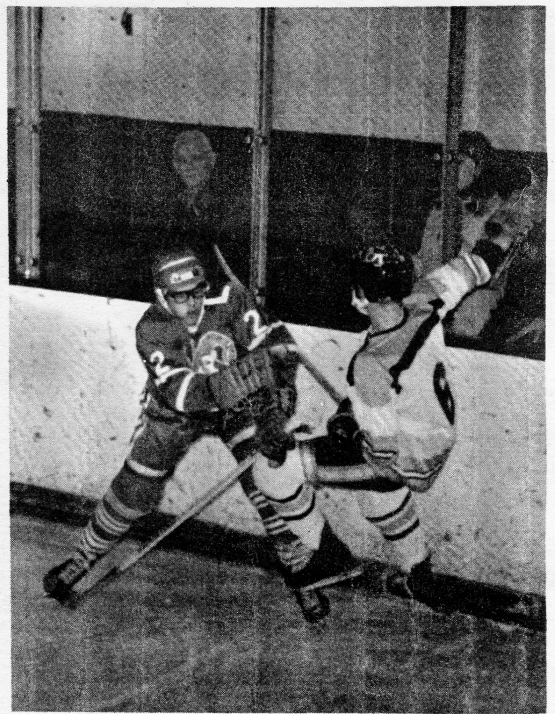

Senior defenseman Tim Anderson sends a Kellogg opponent flying.

Rams rocket to Region

ICEMEN NEED TO WIN TWO MORE

by Paul Johnson
Blueprint Sports Editor
Ramsley's hockey team faces Mounds View tomorrow night 8:00 PM at Columbus Arena in the Region II semi-finals. Beating

Mounds View would put the Rams in the final game with either Osseo or White Bear, Thursday, Feb. 26, 8:00 pm at Aldrich. A victory in the Region finals would send Ramsey to the State Tournament to be held Mar. 4, 5, and 6 at Met Sports Center.

The Blue and White finished the Conference season in a tie with White Bear (9-1-2 Conf.) for the Suburban Championship with a 10-2 conference record. This was the first in Ramsey's hockey history.

"The coaches have brought us a long way from the beginning of the season and deserve much of the credit." This is a general attitude of the players. Hockey coaches are Gordy Genz, Bill Cossette, and Richard Kuenhe.

The two weeks of the Anoka, Kellogg, and Mounds View games were perhaps the turning point for the Rams.

Winning these three games put Ramsey back on the road to the championship and showed what kind of team they could be under pressure.

Leading the scoring for the regular season was Eagles (16

goals, 6 assists) with 24 points. Close behind were Mike Phippen with 21 (13-8), Pat Phippen with 20 (16-4), and Dave Kath with 19 (7-12).